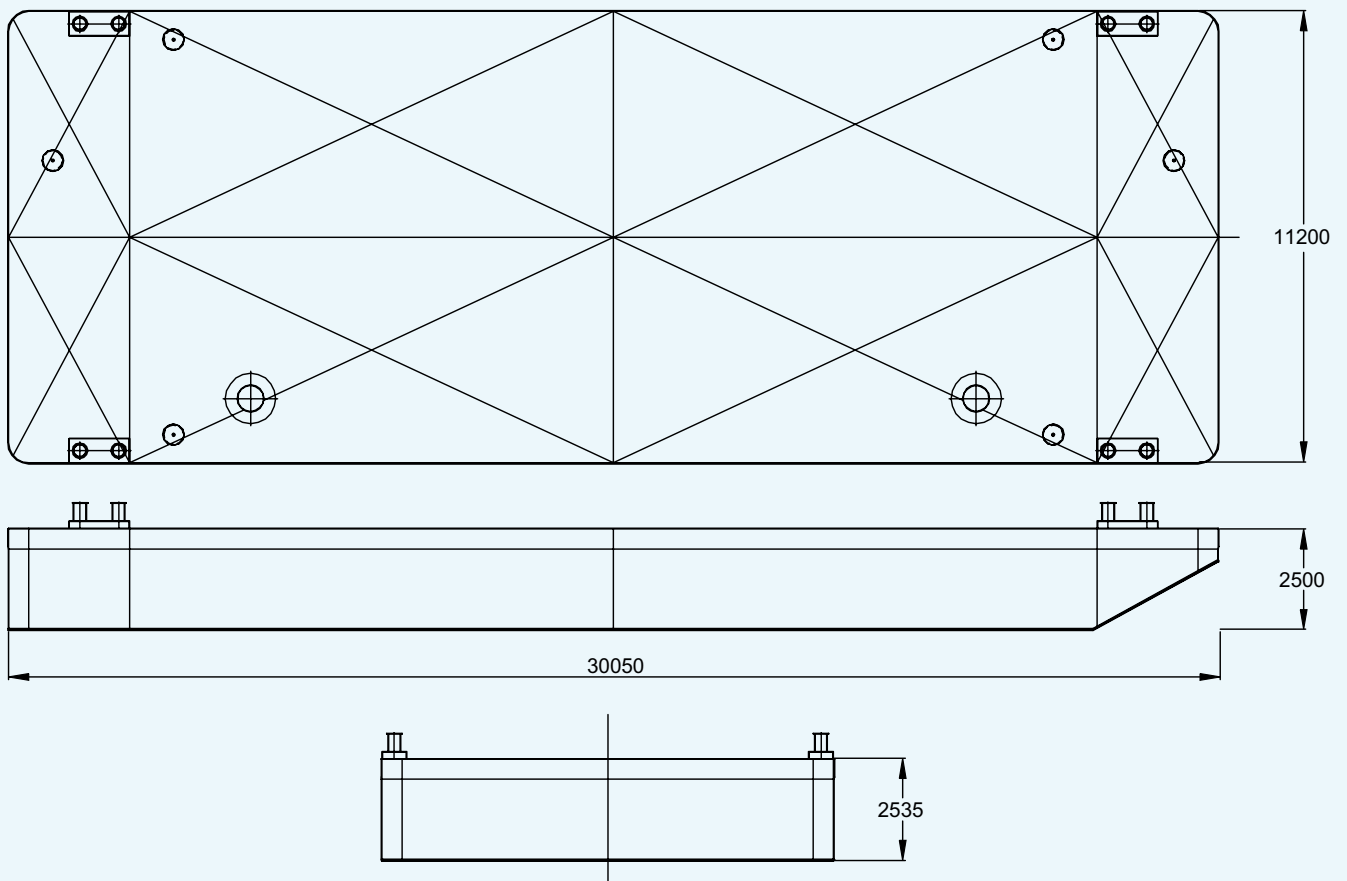

DIMENSIONS

L 30.05 M

W 11.20 M

D 2.50 M

Main Specifications

Length	30.05 m
Breadth	11.20 m
Depth	2.50 m
Deck load	6 tonnes/m ²
Deck load with dragline mats	20 tonnes/m ²
Number of water-tight compartments	n/a