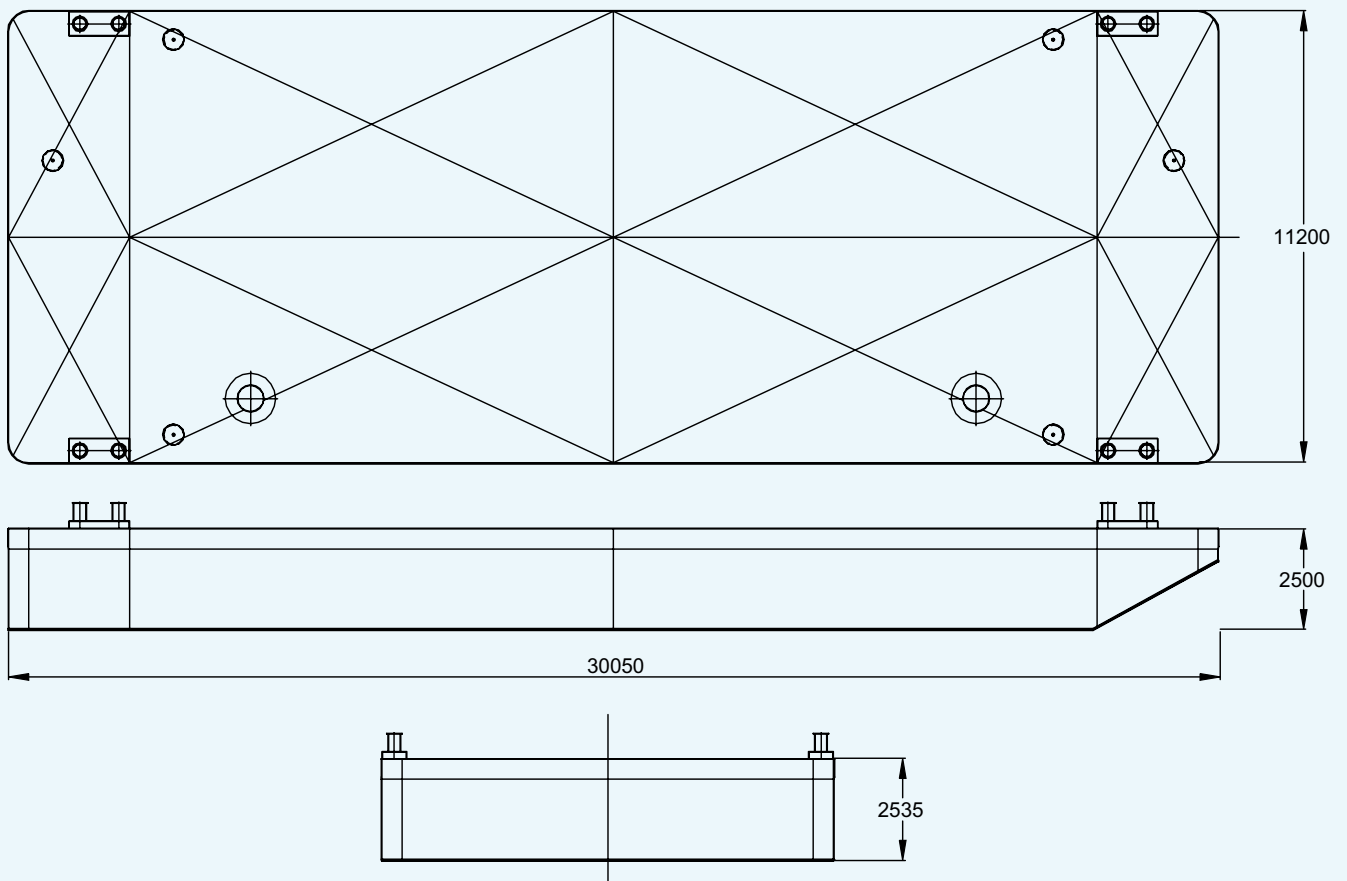

## DIMENSIONS

**L** 30.05 M

**W** 11.20 M

**D** 2.50 M

## Main Specifications

Length	30.05 m
Breadth	11.20 m
Depth	2.50 m
Deck load	6 tonnes/m <sup>2</sup>
Deck load with dragline mats	20 tonnes/m <sup>2</sup>
Number of water-tight compartments	n/a

**Visiting address**